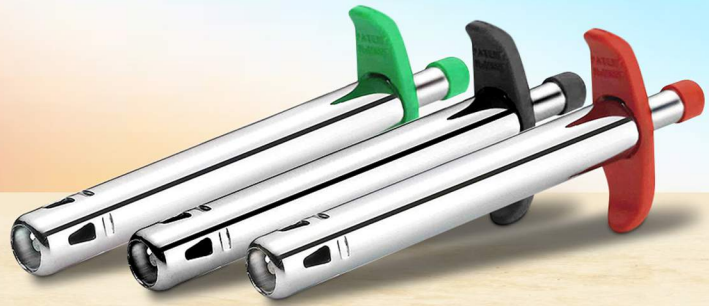

GIVE YOURSELF
SOME HELP
ЗОВЕ МЕРЬ
СЛАВЬ СОВЕТЫ

PRODUCT	PRODUCT CODE	MODEL/SIZE	MRP
<u>GAS LIGHTERS</u>			
	SY-GLK-01	SOORYANTRAM REGULAR WITH KNIFE	RS.195.00
	SY-GLHK-02	SOORYANTRAM HEAVY WITH KNIFE	RS.195.00
	SY-GLG-03	SOORYANTRAM GOLD	RS.210.00
	SY-GLS-04	SOORYANTRAM SANDWICH	RS.195.00
	VH-SLGLK-01	VANSH HOME SUPER LITE WITH KNIFE	RS.195.00
	VH-HGLK-02	VANSH HOME HEAVY WITH KNIFE	RS.195.00
	VH-OGL-03	VANSH HOME OVAL	RS.210.00
	VH-SGL-04	VANSH HOME SANDWICH	RS.195.00